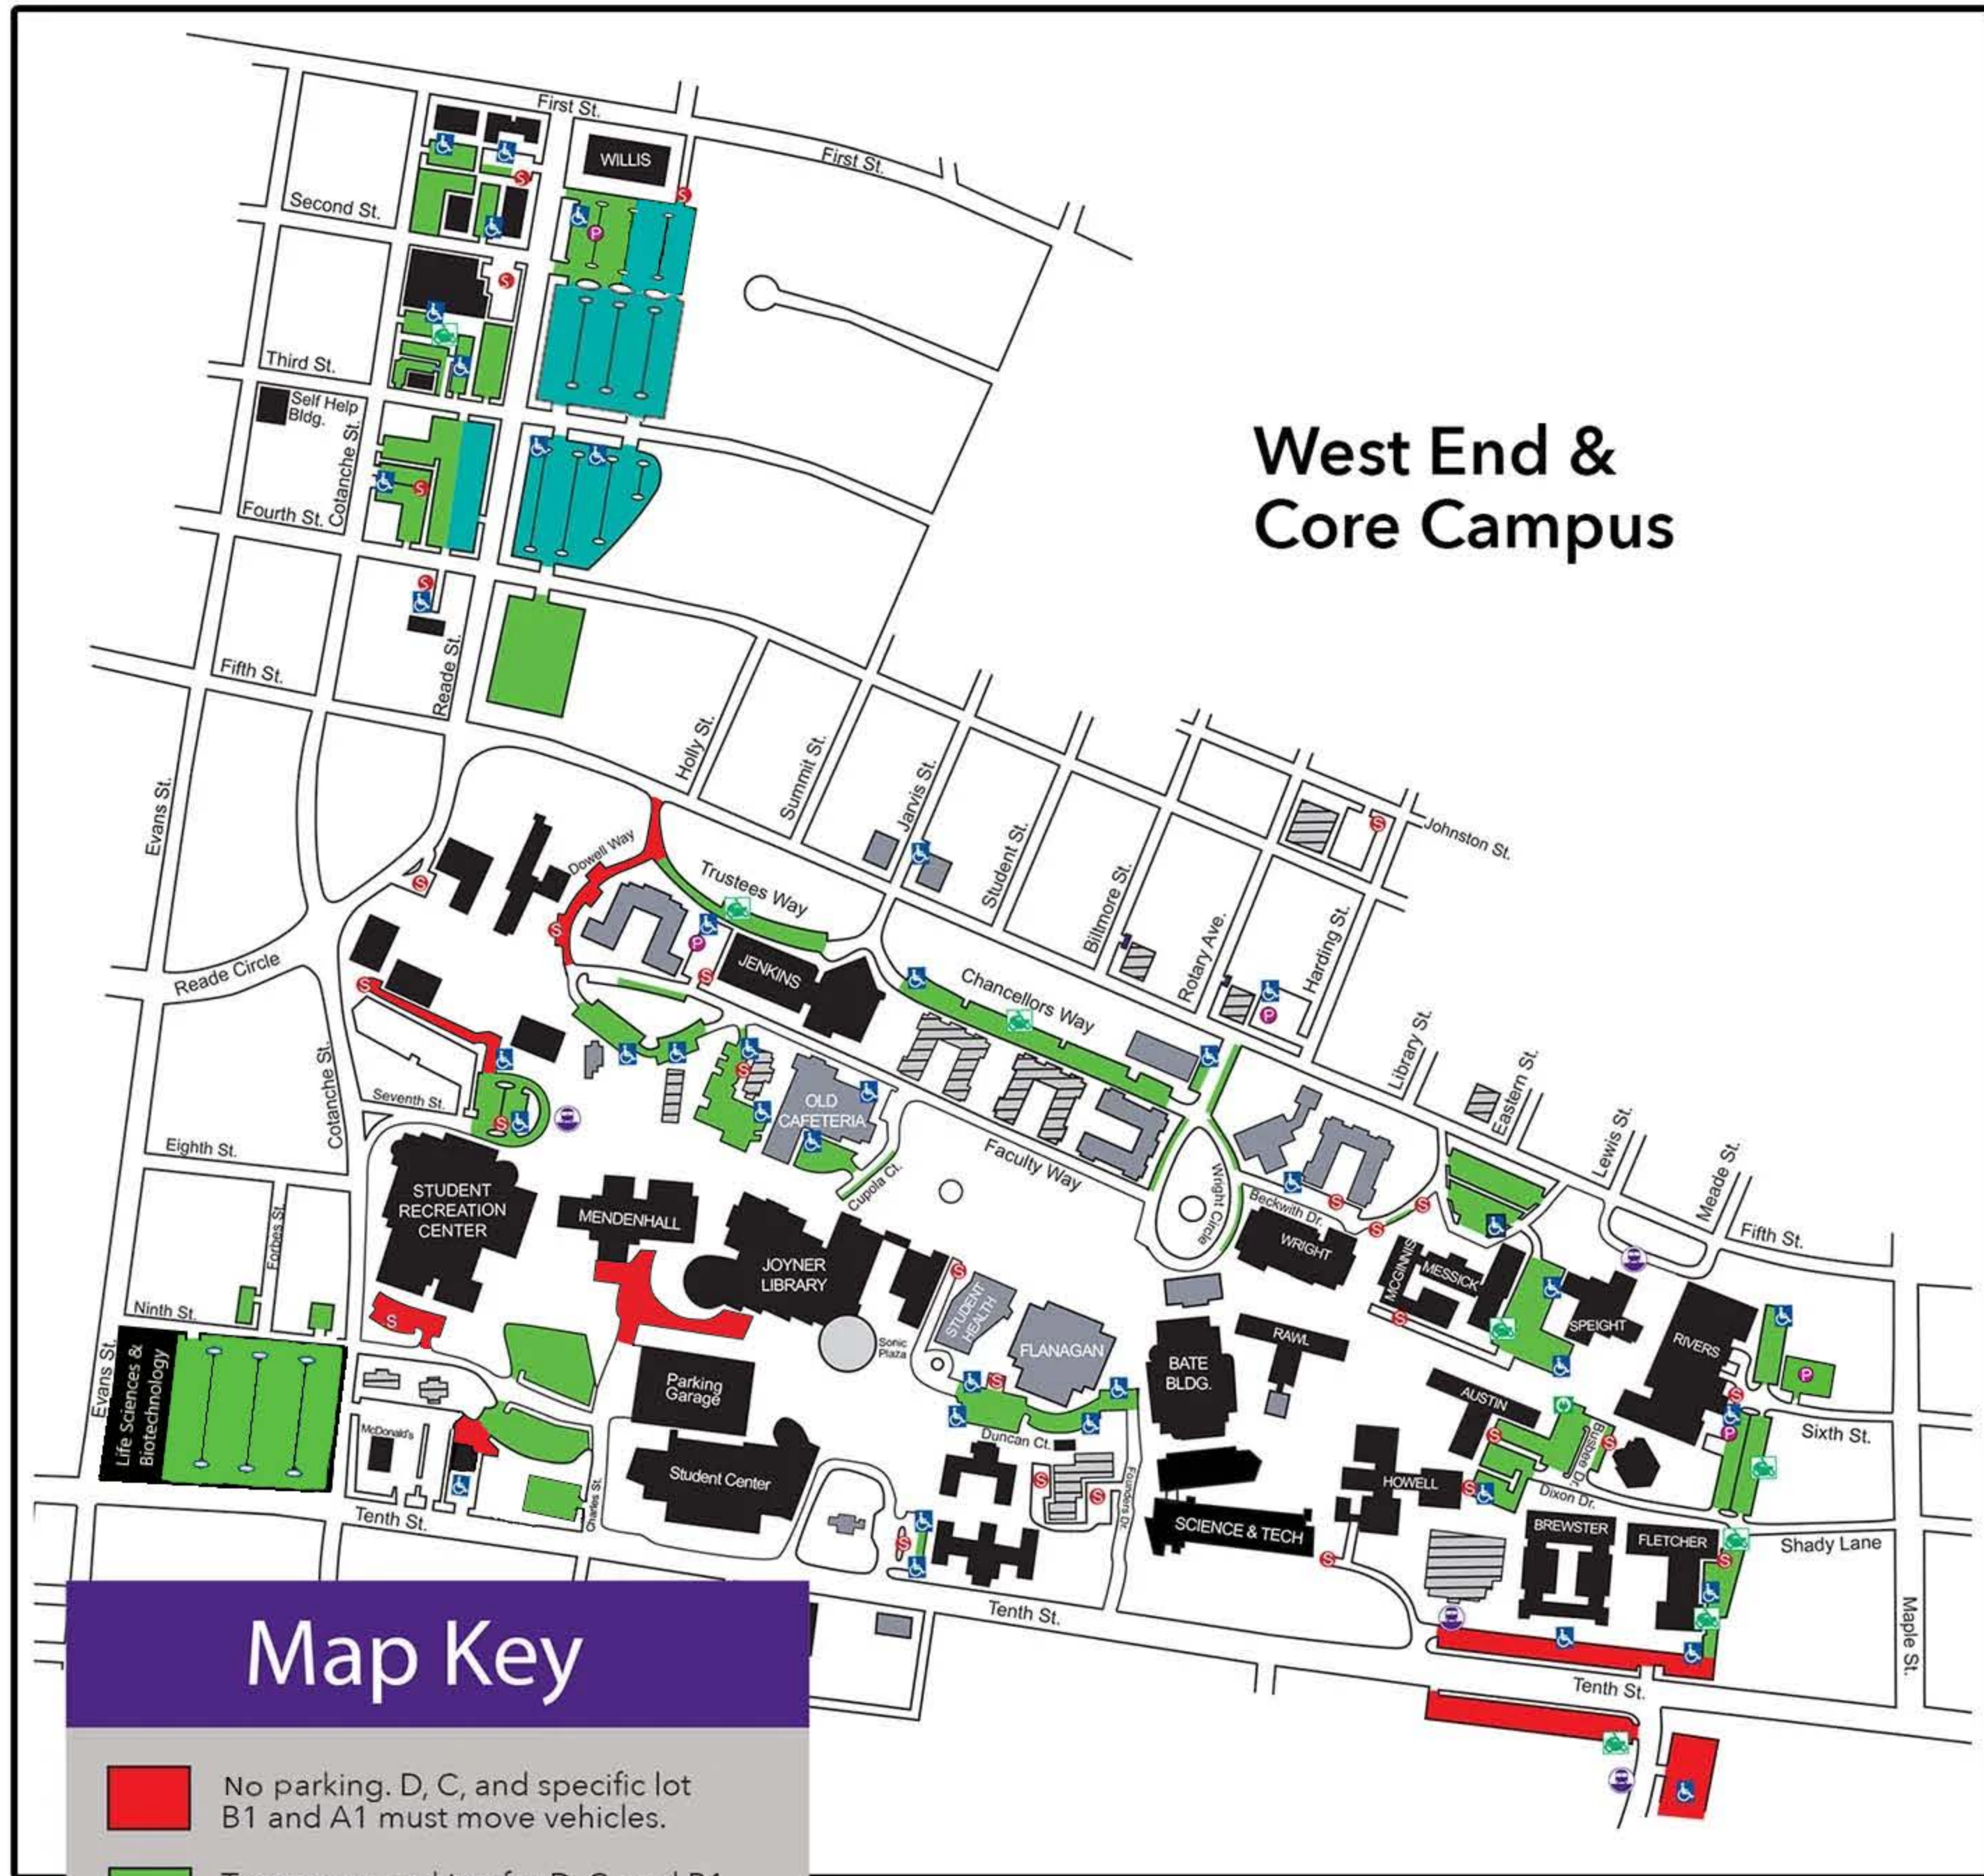

HOME FOOTBALL GAME DAY PARKING ADJUSTMENTS

D Zone, C2 and specific B1 and A1 permit vehicles must be moved by date and time announced for each home football game.

West End & Core Campus

Athletic Complex & College Hill

Map Key

- No parking. D, C, and specific lot B1 and A1 must move vehicles.
- Temporary parking for D, C, and B1 permits.
- A2 permit parking only.
- B2 permit parking only.
- Towed vehicle relocation lots

Limited \$20 Public 7 Parking