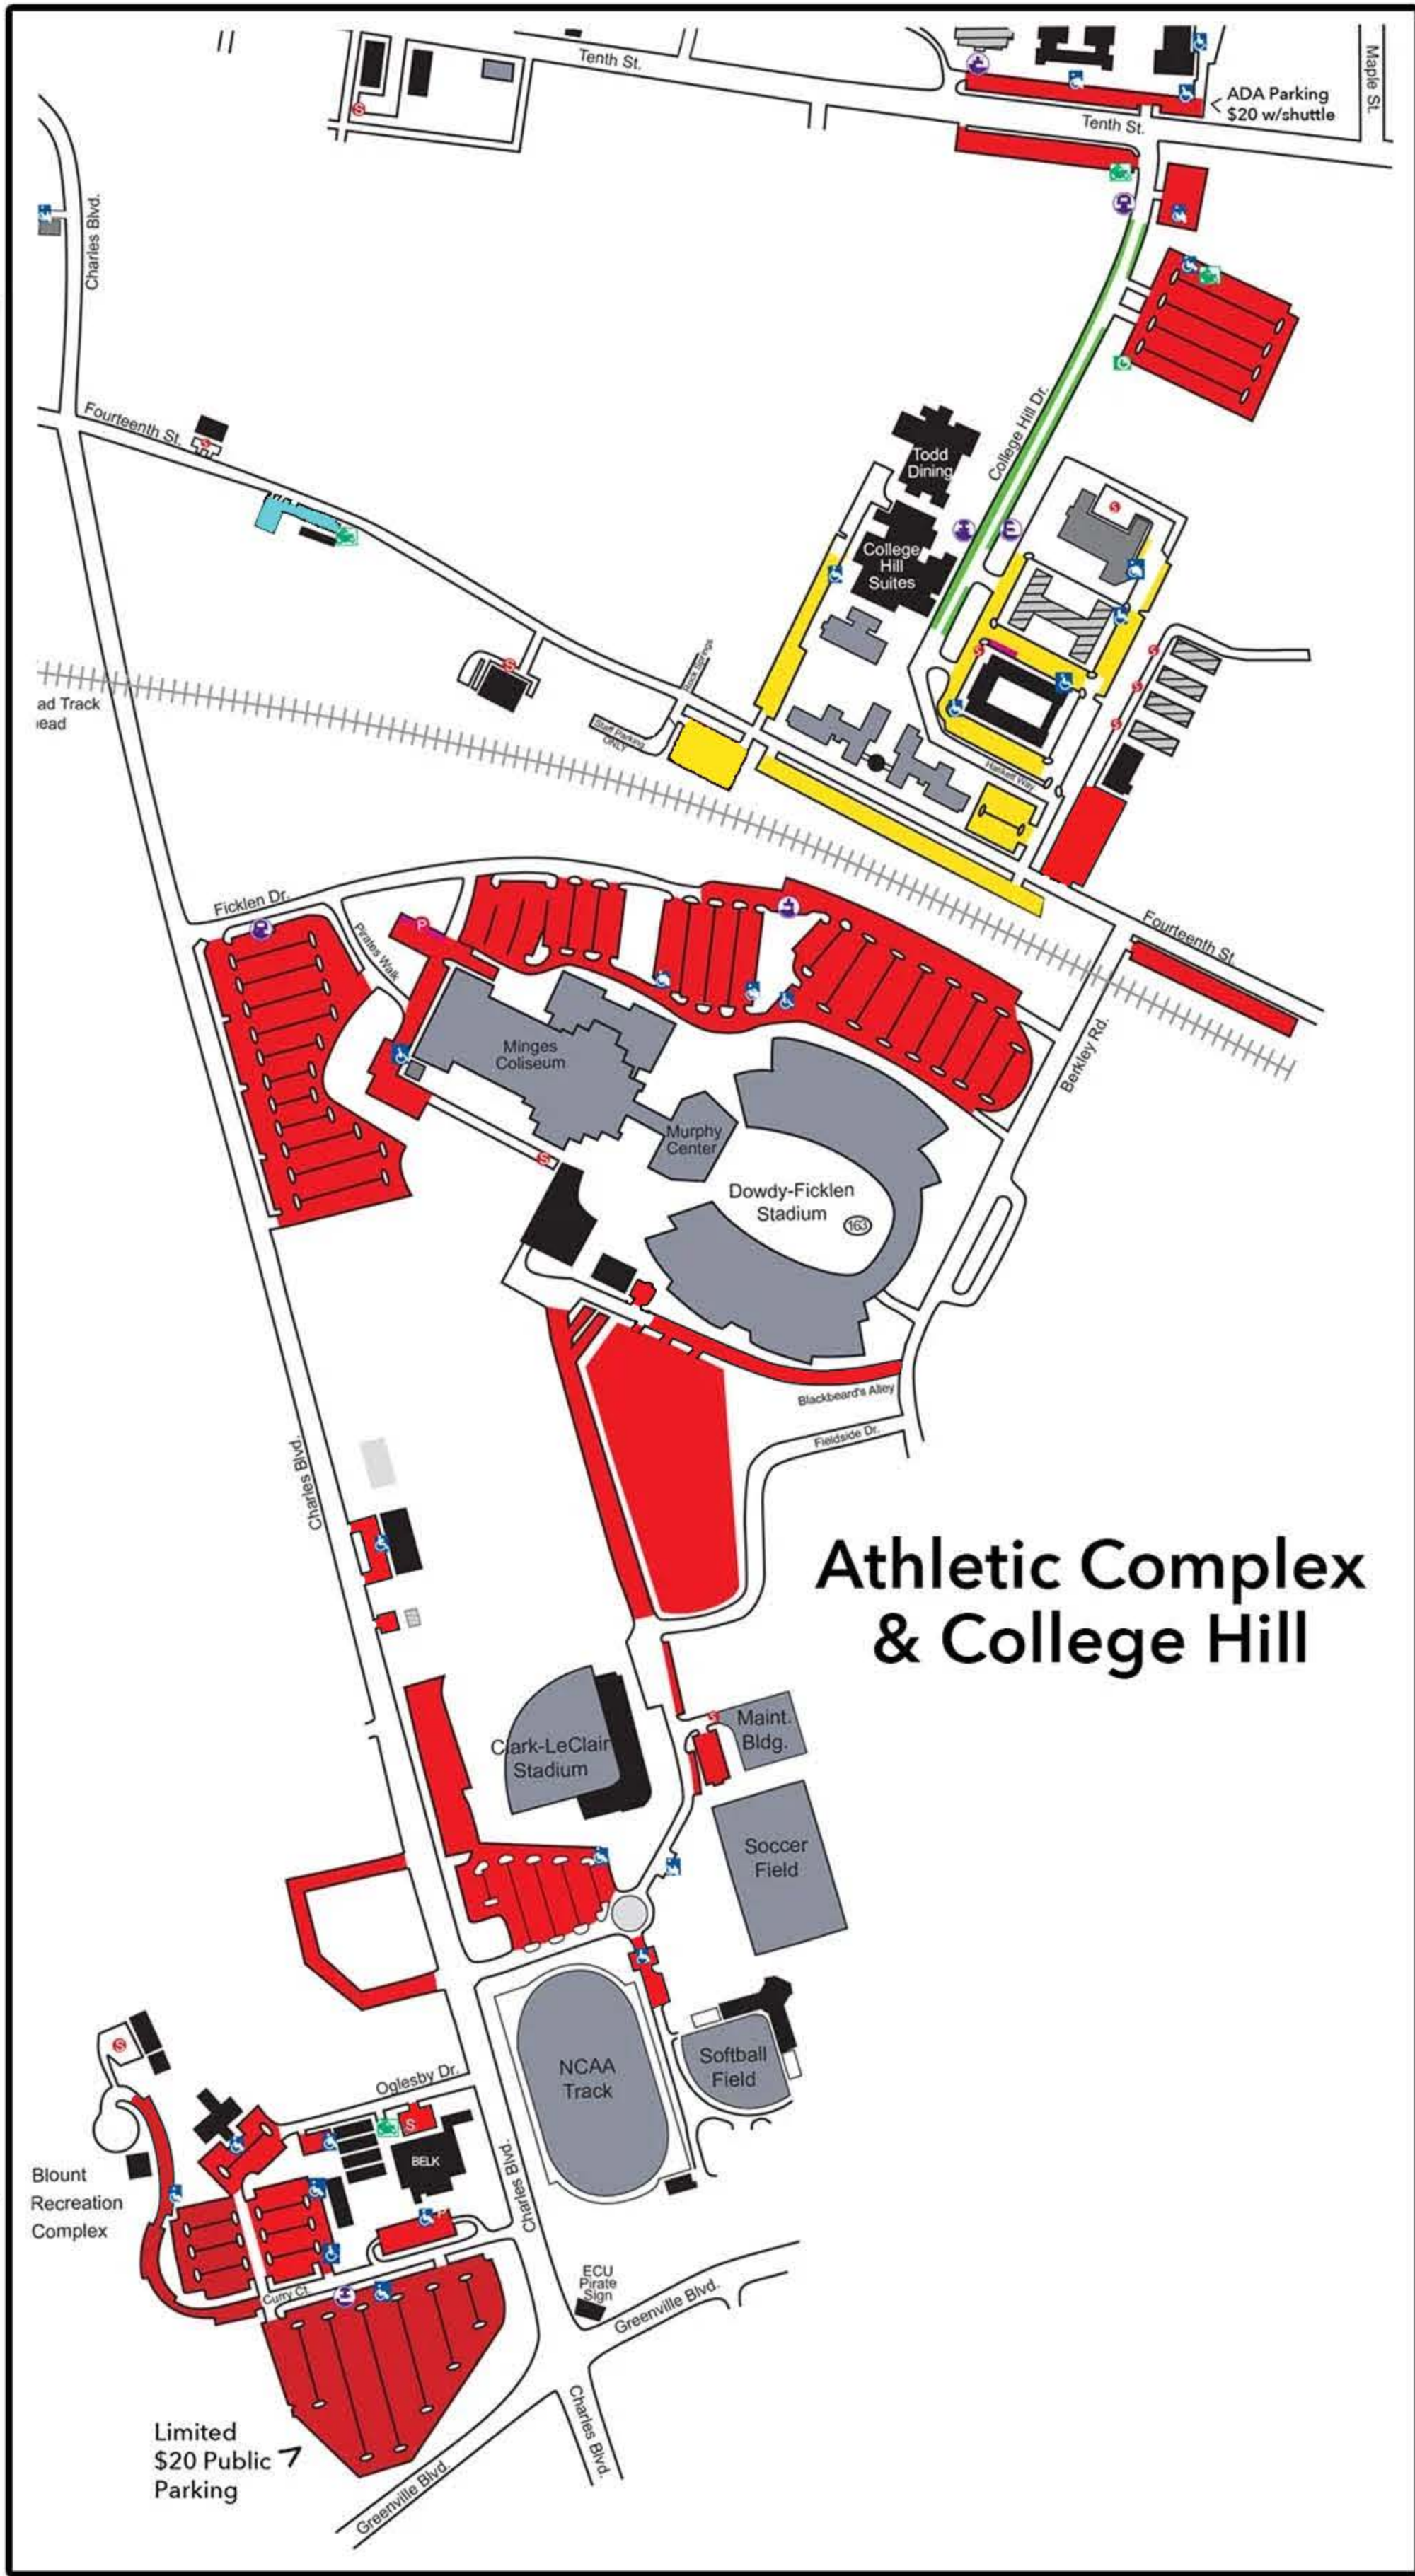

HOME FOOTBALL GAME DAY PARKING ADJUSTMENTS

D Zone, C2 and specific B1 and A1 permit vehicles must be moved by date and time announced for each home football game.

West End & Core Campus

Athletic Complex & College Hill

Map Key

- No parking. D, C, and specific lot B1 and A1 must move vehicles.
- Temporary parking for D, C, and B1 permits.
- A2 permit parking only.
- B2 permit parking only.
- Towed vehicle relocation lots

Limited \$20 Public 7 Parking