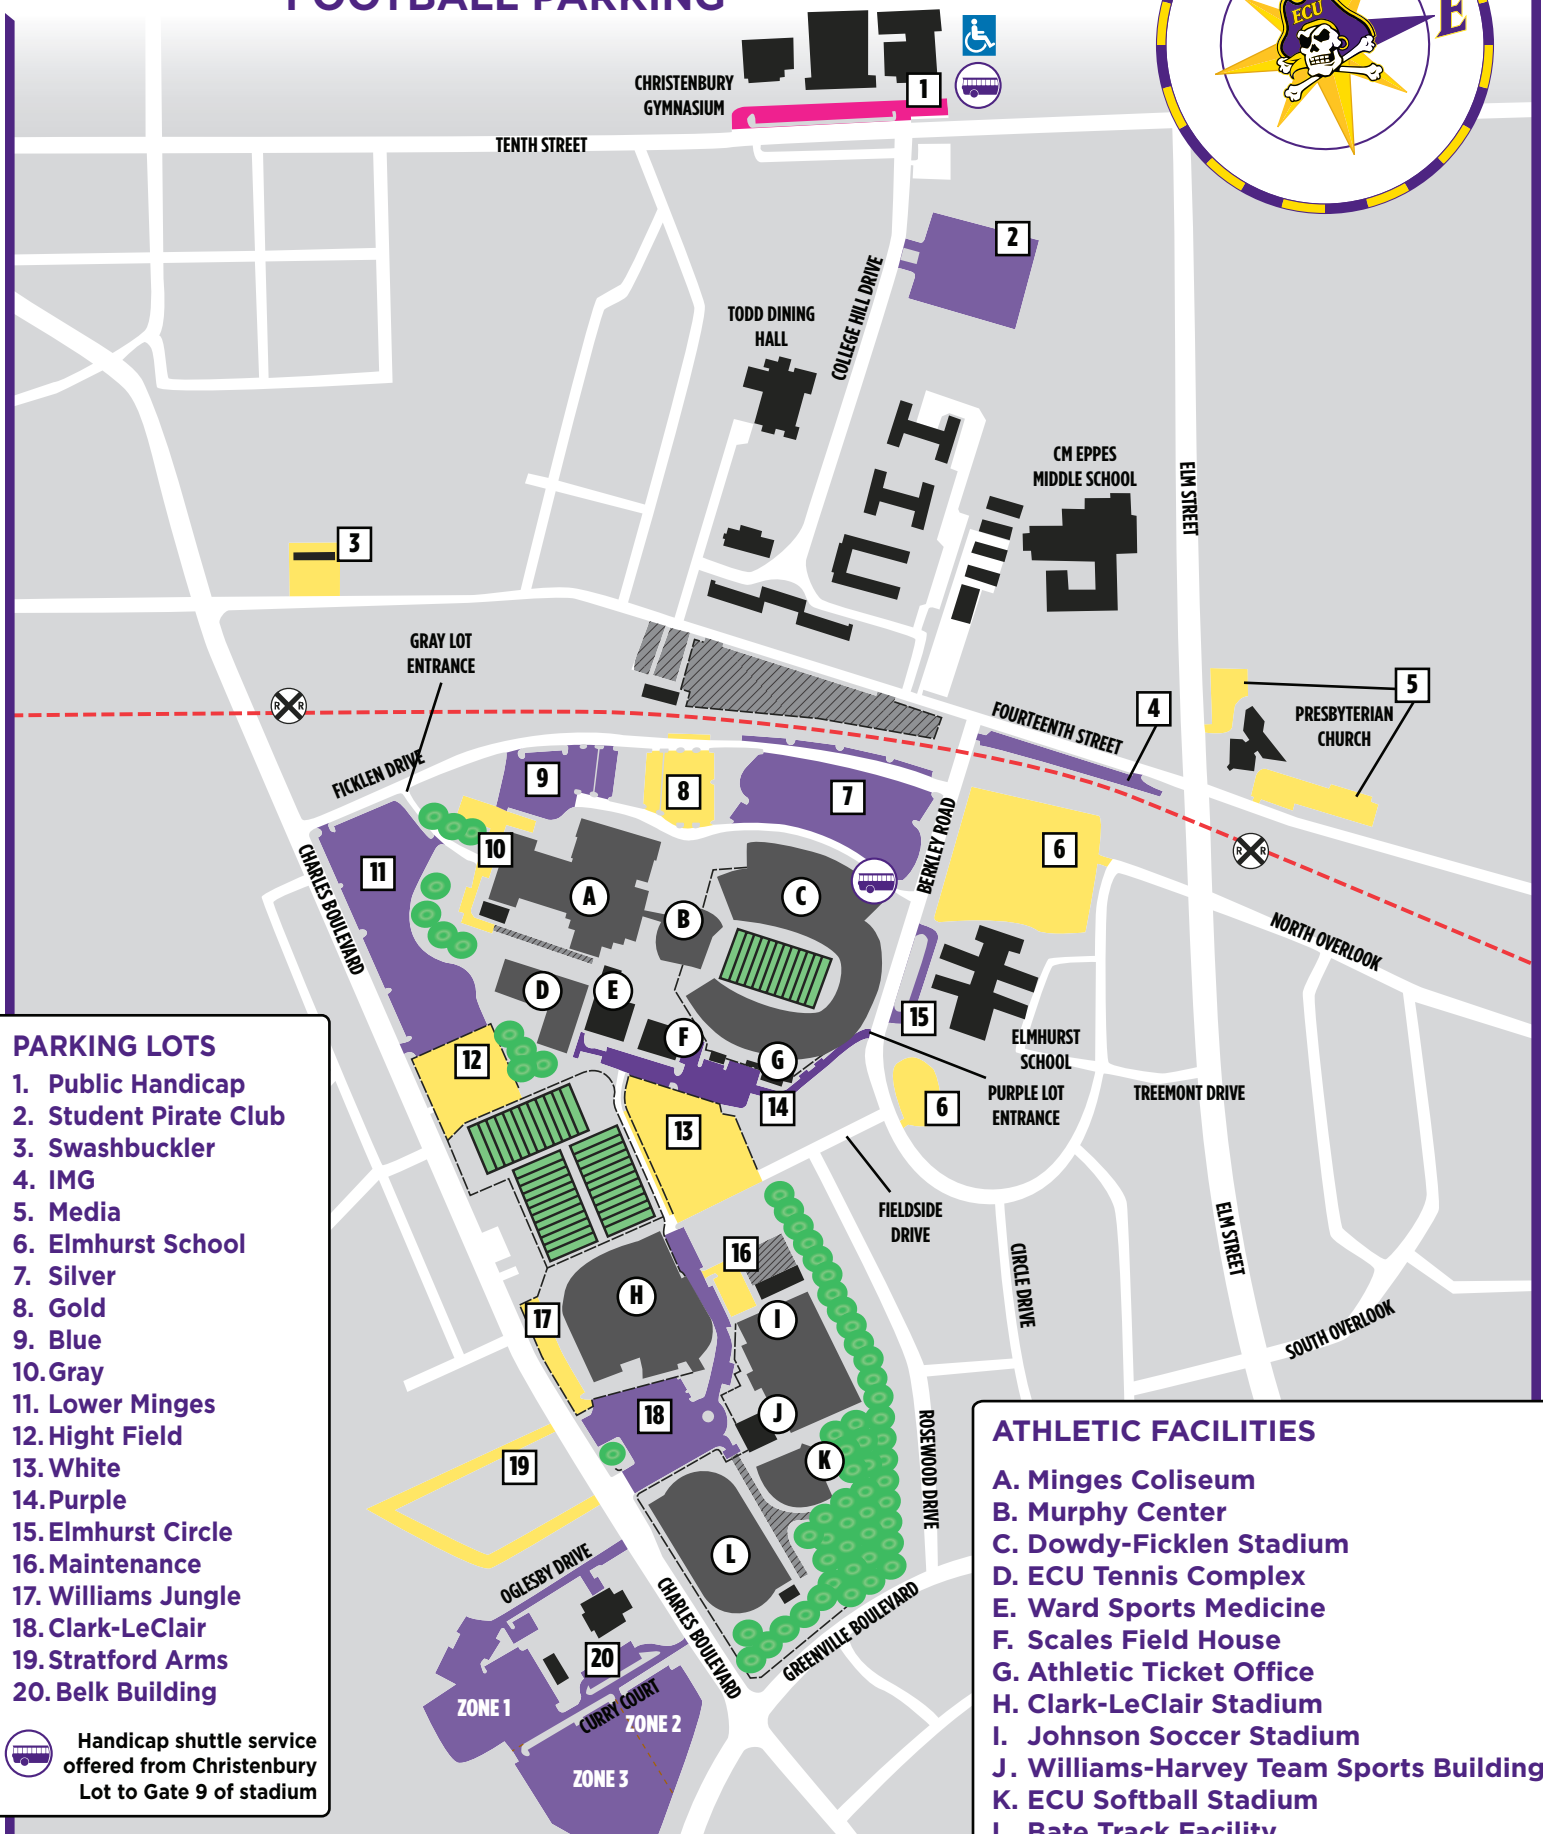

# EAST CAROLINA

### PARKING LOTS

1. Public Handicap
2. Student Pirate Club
3. Swashbuckler
4. IMG
5. Media
6. Elmhurst School
7. Silver
8. Gold
9. Blue
10. Gray
11. Lower Minges
12. High Field
13. White
14. Purple
15. Elmhurst Circle
16. Maintenance
17. Williams Jungle
18. Clark-LeClair
19. Stratford Arms
20. Belk Building

### ATHLETIC FACILITIES

- A. Minges Coliseum
- B. Murphy Center
- C. Dowdy-Ficklen Stadium
- D. ECU Tennis Complex
- E. Ward Sports Medicine
- F. Scales Field House
- G. Athletic Ticket Office
- H. Clark-LeClair Stadium
- I. Johnson Soccer Stadium
- J. Williams-Harvey Team Sports Building
- K. ECU Softball Stadium
- L. Bate Track Facility

Handicap shuttle service offered from Christenbury Lot to Gate 9 of stadium